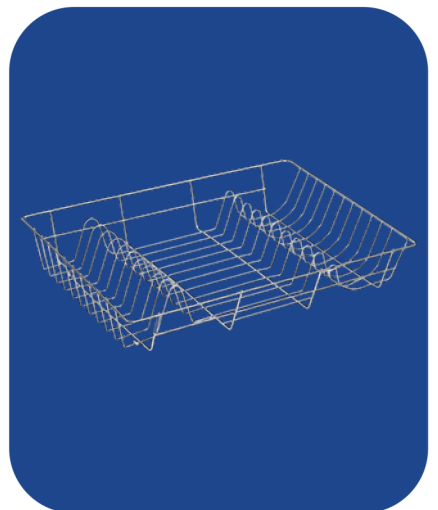

Rapidline Open Slab End Desk and YS 41 Chair

**410 Litre
Fridge/Freezer White**

SUNBEAM Blender

NERO 2 Slice Toaster

**20 Litre Microwave
White**

NERO 1.7 Litre Kettle

**Dish Rack Stainless
Steel**

Kitchen Bin 20 Litre